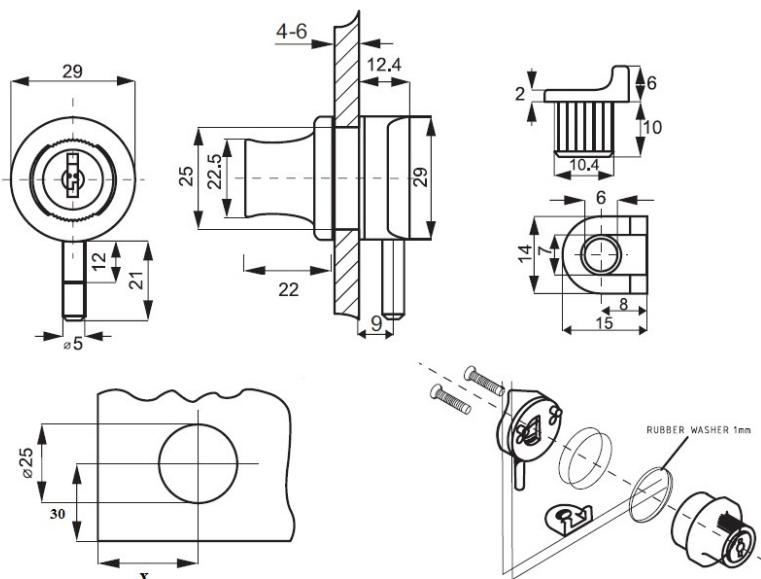

## Description:

Glass Door Lock X-689, NO Keys, CPL, KA D20, 4-6mm Glass

## Item number:

14.09.125-1

Units	Box	Carton	HS Code	Barcode
Pcs.	20	200	8301300000	
				5704866046107